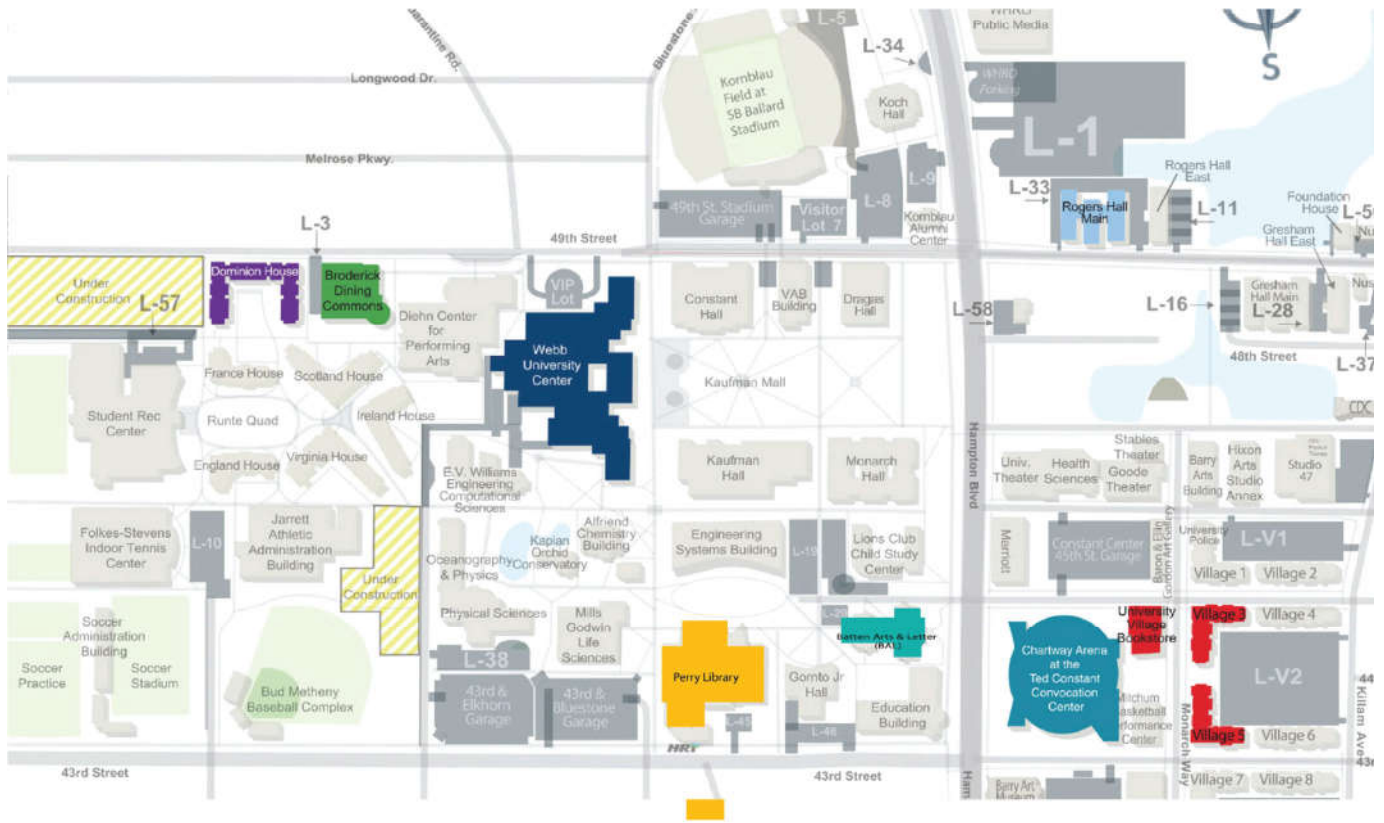

OLD DOMINION UNIVERSITY

Campus Dining Map

WEBB CENTER			
			
			
			
			
			

Dining location information and hours of service are available at odu.edu/dining.

@monarchdining